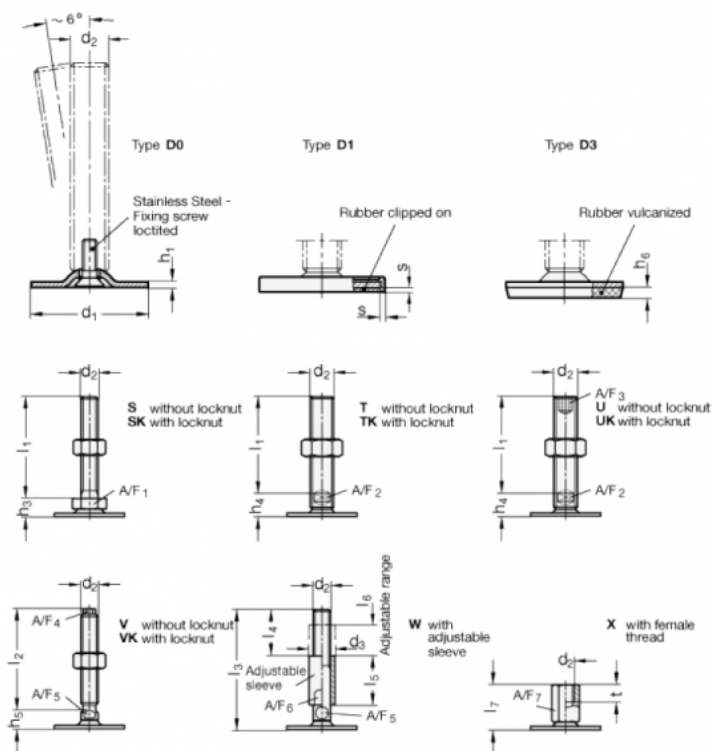

Data Sheet

Article number: 204180M20100D1UK

Description: E+G levelling foot
GN 41-80-M20-100-D1-UK

Note: UK With nut, Hexagon socket at the top, Wrench flat at the bottom

Measures

A/F2 = 15	s = 2
A/F3 = 10	
d1 = 80	
d2 = M20	
h1 = 3	
h4 = 18	
h6 =	
l1 = 100	